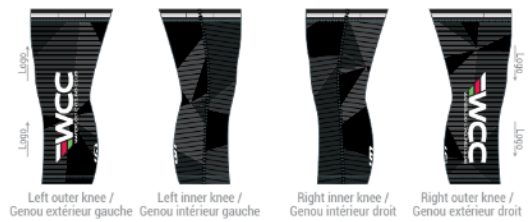

## Jersey and Shorts:

Accessories:

**GARNEAU**

Style : 10068 - CAP

Style : 83131 - LEG WARMERS

Style : 83182 - ARM WARMERS

Style : 81160 - GLOVES

Style : 83130 - KNEE WARMERS