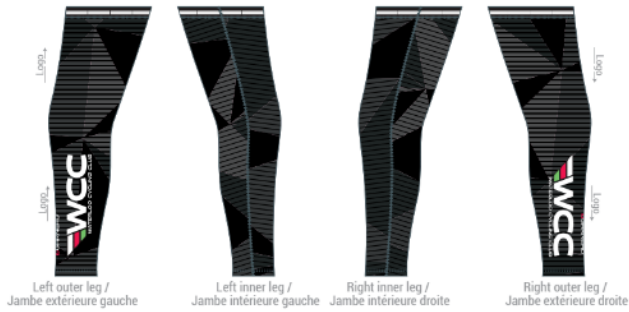

## Jersey and Shorts:

Accessories:

**GARNEAU**

Style : 10068 - CAP

Style : 83131 - LEG WARMERS

Style : 83182 - ARM WARMERS

Style : 81160 - GLOVES

Style : 83130 - KNEE WARMERS